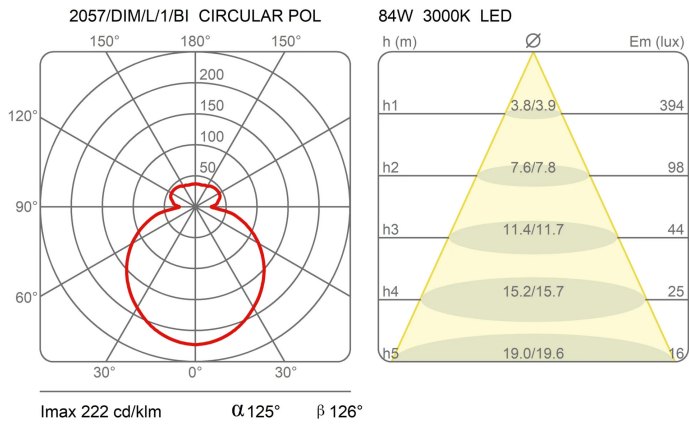

Circular Pol

Ø 150 cm

Emiliana Martinelli

colors

Typology Pendant
Utilisation Indoor

230V 96 W 15584 lm

diffuse light

Hanging lamp diffused light, hanged by steel cables. Structure in polyethylene material rotational moulded. LED light source and electronic drivers dimmable Push/Dali.

Photometric curves

Colour variant code

2057/DIM/L/1/BI

White

Gallery